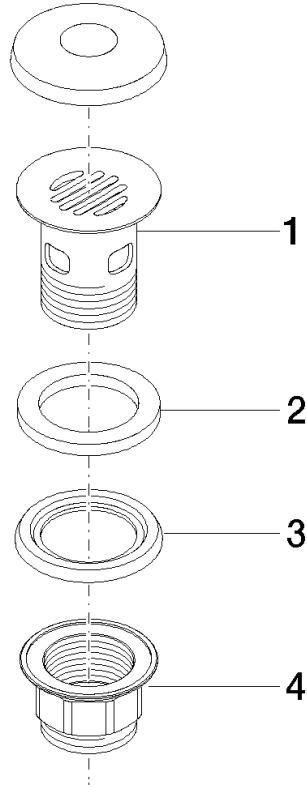

Grated waste 1 1/4" - Brushed Durabronz (23kt Gold)

IMO

10 105 970

Fits: IMO, LULU, MADISON, MEM, TARA,
CL.1, LISSÉ, VAIA, META, CYO

	Brushed Durabronz (23kt Gold)	10 105 970-28
	Chrome	10 105 970-00
	Brushed Platinum	10 105 970-06
	Platinum	10 105 970-08
	Durabronz (23kt Gold)	10 105 970-09
	Dark Chrome	10 105 970-19
	Light Gold	10 105 970-26
	Brushed Light Gold	10 105 970-27
	Matte Black	10 105 970-33
	Brushed Bronze	10 105 970-42
	Brushed Champagne (22kt Gold)	10 105 970-46
	Champagne (22kt Gold)	10 105 970-47
	Brushed Chrome	10 105 970-93
	Brushed Dark Platinum	10 105 970-99

Grated waste 1 1/4" - Brushed Durabronz (23kt Gold)

IMO

10 105 970

Only suitable for basins with an overflow.

10 105 970

10 105 970

Parts for other finishes can be found here: [Chrome](#)

Spare parts list

No.	Item Number	Name	Quantity used	Delivery time
1	09 11 01 027-28	cup	1	20
2	09 14 05 039 90	seal	1	2
3	09 14 03 025 90	seal	1	2
4	09 23 10 020-28	nut	1	20