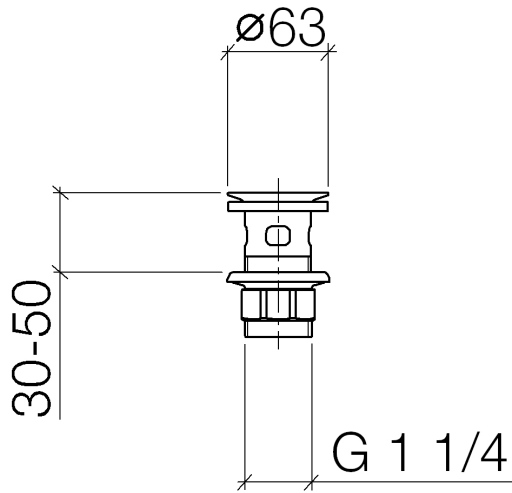

Grated waste 1 1/4" - Brushed Durabronz (23kt Gold)

IMO

10 105 970

Fits: IMO, LULU, MADISON, MEM, TARA,
CL.1, LISSÉ, VAIA, META, CYO

	Brushed Durabronz (23kt Gold)	10 105 970-28
	Chrome	10 105 970-00
	Brushed Platinum	10 105 970-06
	Platinum	10 105 970-08
	Durabronz (23kt Gold)	10 105 970-09
	Dark Chrome	10 105 970-19
	Light Gold	10 105 970-26
	Brushed Light Gold	10 105 970-27
	Matte Black	10 105 970-33
	Brushed Bronze	10 105 970-42
	Brushed Champagne (22kt Gold)	10 105 970-46
	Champagne (22kt Gold)	10 105 970-47
	Brushed Chrome	10 105 970-93
	Brushed Dark Platinum	10 105 970-99

Grated waste 1 1/4" - Brushed Durabronz (23kt Gold)

IMO

10 105 970

Only suitable for basins with an overflow.

10 105 970

10 105 970

Parts for other finishes can be found here: [Chrome](#)

Spare parts list

No.	Item Number	Name	Quantity used	Delivery time
1	09 11 01 027-28	cup	1	20
2	09 14 05 039 90	seal	1	2
3	09 14 03 025 90	seal	1	2
4	09 23 10 020-28	nut	1	20